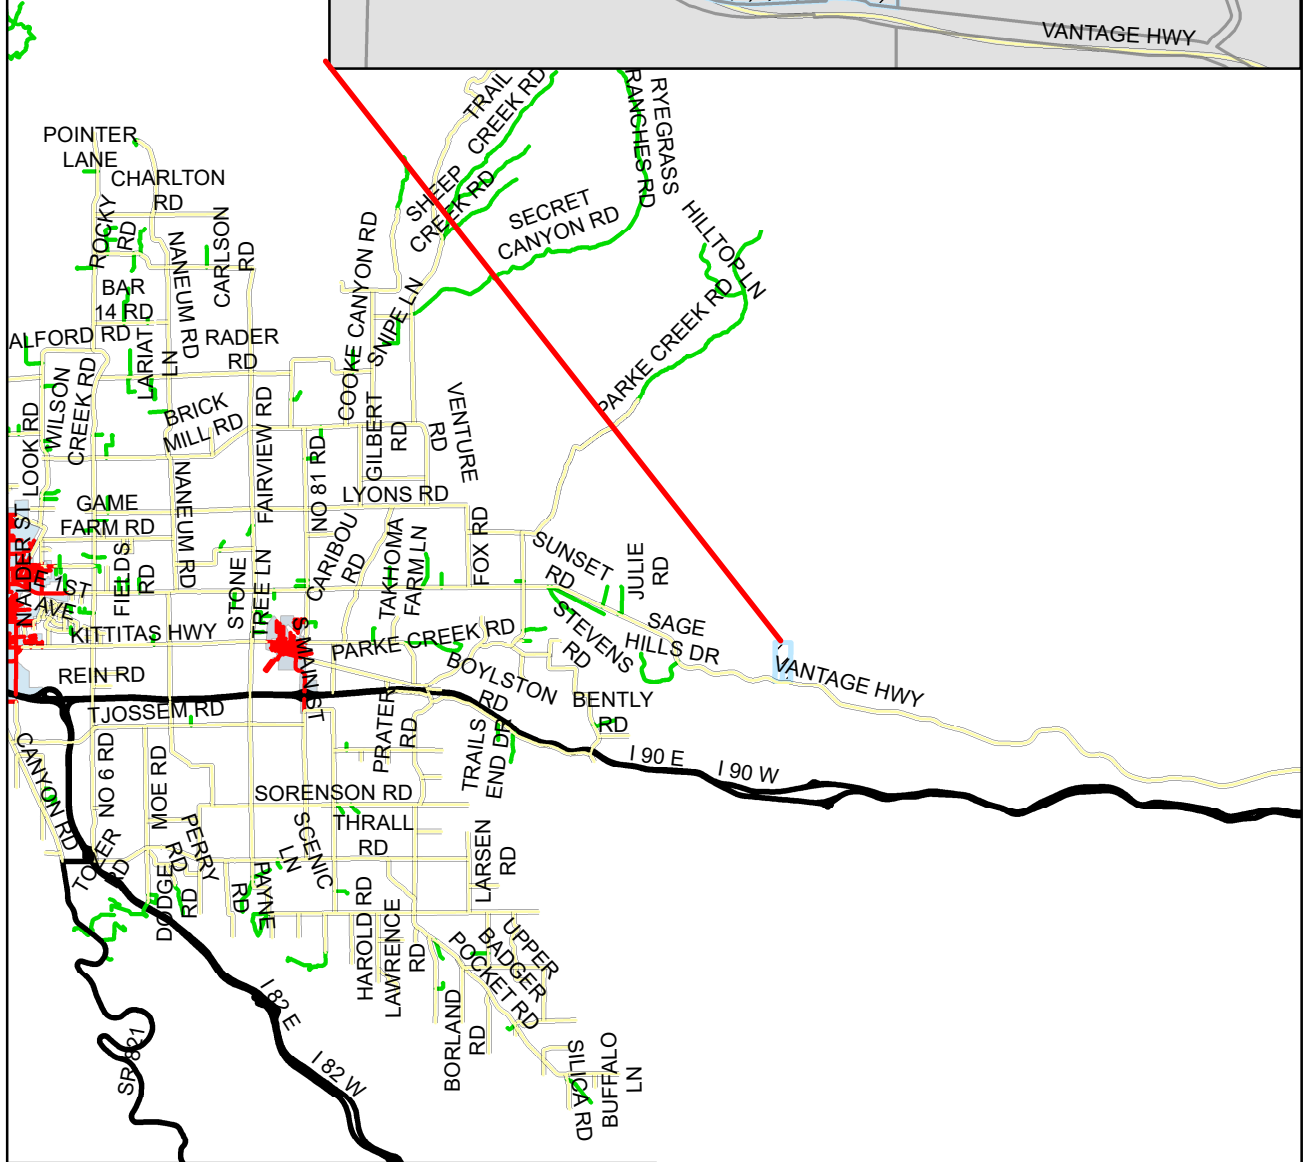

0 10,000 20,000

860833
USA (BLM)

490936
PUGET SOUND ENERGY INC

VANTAGE HWY

CU-24-00001
Vantage Valley Properties

Vicinity View Map